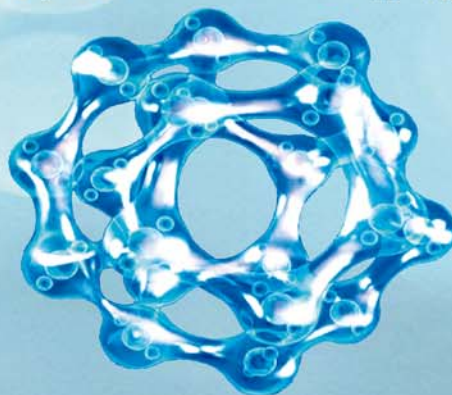

HELP educate the new generations to protect Water through Workshops & Camp Programs offered by Devi Water™.

HELP hydrate your body and improve the function of your vital organs.

HELP you to remember to drink a minimum of 2 liters of Structured Water daily.

HELP you to remember to drink consciously. Your thoughts, feelings & emotions transform the Water.

Symbols

YOU ARE THE WATER YOU DRINK

FLOWER OF LIFE: all things come from a source and are intimately and permanently woven together.

TOROIDE: the breathing of the Universe. A form of energy that creates all levels of existence.

LOKAH SAMASTAH SUKHINO BHAVANTU: May all beings everywhere be happy and live in peace.

SRI YANTRA: the creation from the union of the feminine and masculine aspects of the divinity.

OM: the primordial sound of the Universe from which all other sounds emerge. The union with the supreme.

π : 3,141592... The proportions that maintain the symbols and mantras plus combinations of 3,6 and 9.
 Φ : 1,618033...

WE SHOULD DRINK LIVING WATER